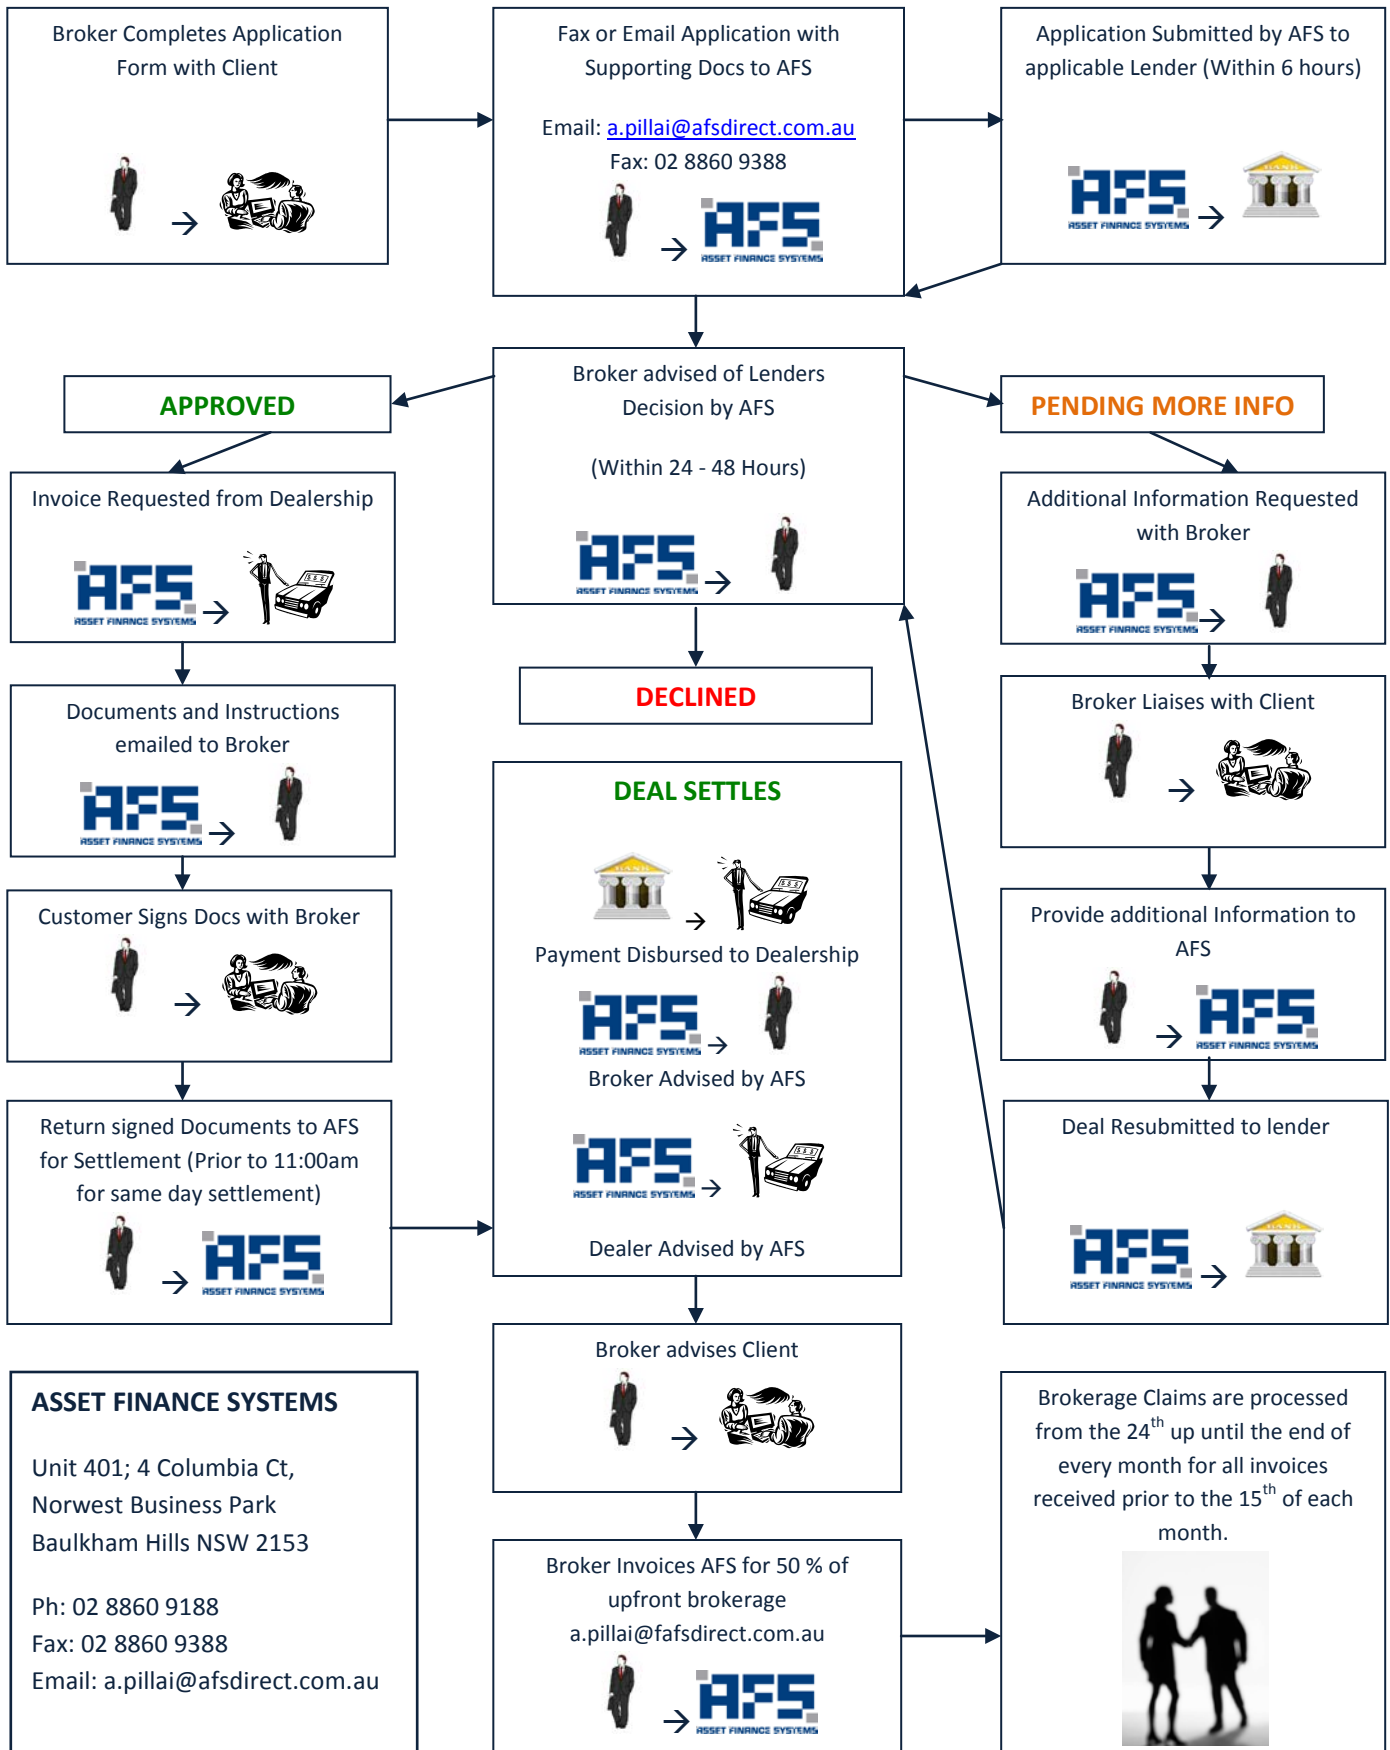

AFS OPERATIONAL FLOW CHART

ASSET FINANCE SYSTEMS

Unit 401; 4 Columbia Ct,
Norwest Business Park
Baulkham Hills NSW 2153

Ph: 02 8860 9188
Fax: 02 8860 9388
Email: a.pillai@afsdirect.com.au